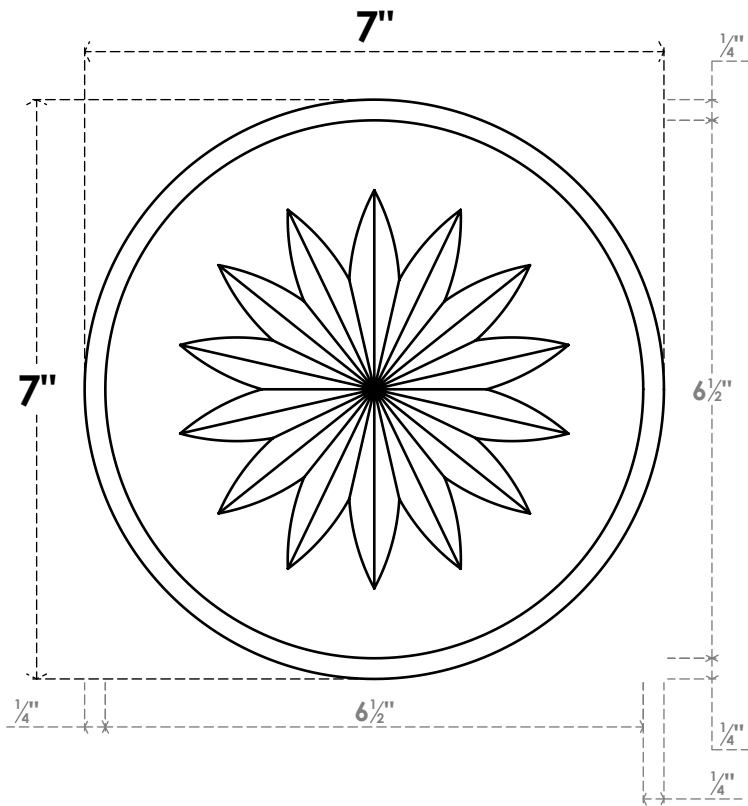

ROSP070X070X100GRY10

7"W X 7"H X 1"P STANDARD GRAYSON FLOWER ROSETTE WITH BEVELED EDGE, ARCHITECTURAL GRADE PVC

FRONT

SIDE

EKENA MILLWORK
2300 WEST MAIN ST.
CLARKSVILLE, TX 75426
TOLL FREE: 866-607-0453
WWW.EKENAMILLWORK.COM