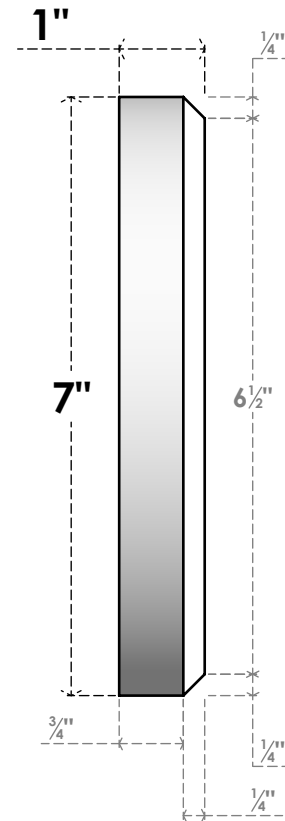

ROSP070X070X100GRY10

7"W X 7"H X 1"P STANDARD GRAYSON FLOWER ROSETTE WITH BEVELED EDGE, ARCHITECTURAL GRADE PVC

FRONT

SIDE

EKENA MILLWORK
2300 WEST MAIN ST.
CLARKSVILLE, TX 75426
TOLL FREE: 866-607-0453
WWW.EKENAMILLWORK.COM

NOTES

1. INSTALLATION TO BE COMPLETED IN ACCORDANCE WITH MANUFACTURER'S SPECIFICATIONS.
2. DRAWING MAY NOT BE TO SCALE
3. THIS DRAWING IS INTENDED FOR DESIGN AND PLANNING PURPOSES ONLY.
4. ALL INFORMATION CONTAINED HEREIN WAS CURRENT AT THE TIME OF DEVELOPMENT BUT MUST BE REVIEWED AND APPROVED BY THE PRODUCT MANUFACTURER TO BE CONSIDERED ACCURATE.
5. ARCHITECTURAL GRADE PVC PRODUCTS ARE MADE FROM EXPANDED CELLULAR PVC AND COME NATURALLY WHITE BUT MAY BE PAINTED